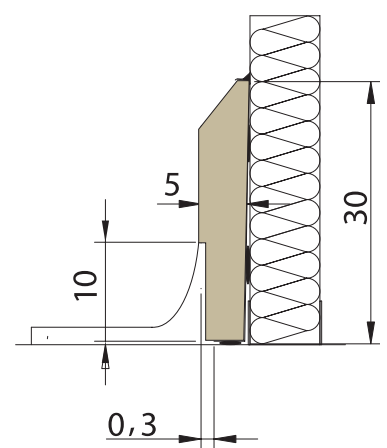

PolySto OP30F Natural with optional extreme impact

PolySto IP40F Natural installed on epoxy floor

PolySto IP40F Natural installed on epoxy floor

OP20F

OP30F

OP30RB

OP30RB Clean room

IP40F