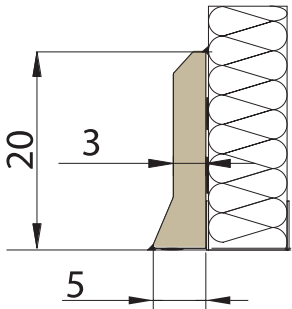

PolySto OP30F Natural with optional extreme impact

PolySto IP40F Natural installed on epoxy floor

PolySto IP40F Natural installed on epoxy floor

OP20F

OP30F

OP30RB

OP30RB Clean room

IP40F