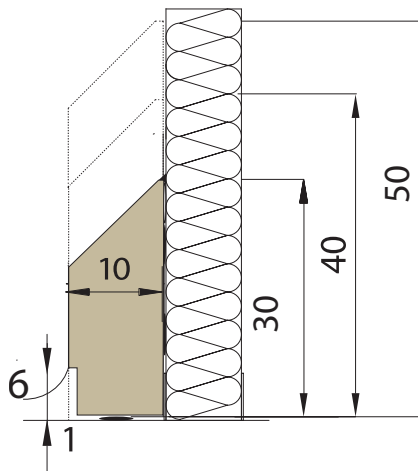

PolySto Natural kerbs

PolySto Natural kerbs are the perfect food logistic kerbs, they are smooth, impact and water resistant. These kerbs are purely made of polymer composite without extra coating which makes them stronger and more economically. This natural finishing is very easy to clean with all regular food and clean room industry cleaning products.

OP20F