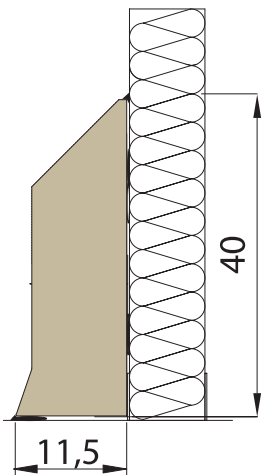

PolySto OP30F Natural with optional extreme impact

PolySto IP40F Natural installed on epoxy floor

PolySto IP40F Natural installed on epoxy floor

OP20F

OP30F

OP30RB

OP30RB Clean room

IP40F